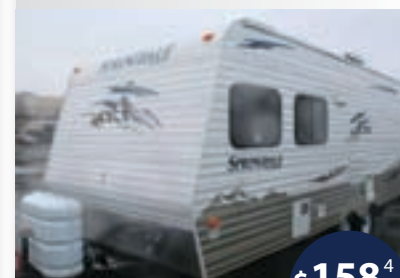

08 SPRINGDALE 189FL

$158⁴
MONTH

Sale Price:
$16,995

THIS IS A NICE UNIT! PRE-OWNED '09, HARD TO COME BY! FEATURES AWNING, SPARE TIRE, BUNK OVER DOUBLE BED, REAR BATH, SLEEPER DINETTE, FULL KITCHEN WITH SINK, AND SO MUCH MORE!

Vin#: 4YDT189238N104376 | STOCK#: BOW246