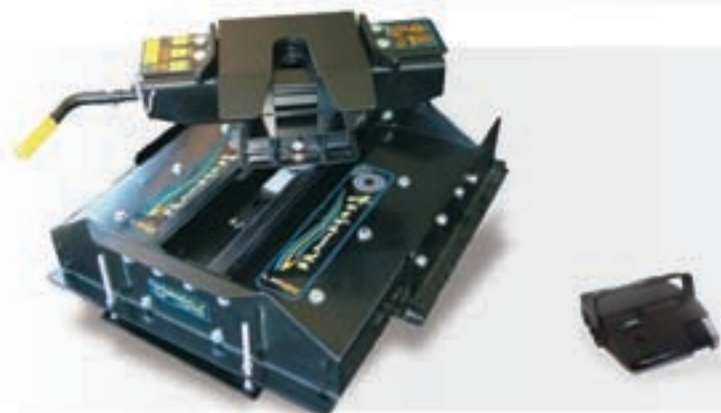

Mt. Vernon Outlet Center
517 Jacks Lane
Mt. Vernon, WA 98273
888-396-4488

Get hooked up!

16K PWRP 5th Wheel Hitch

\$995

Includes Installation!

With Valley Phantom Brake Controller!

- Fully articulating double-pivot 5th wheel hitch
- High impact rubber bumper cushions
- 4 degree angular pivot provides tighter tilt control, preventing potential truck bed damage
- 4-position adjustable uprights: 14-1/2" to 18-1/16" in 13/16" increments
- One piece jaw wraps around to secure Kingpin
- Positive latching system with dual locking devices
- Pop-out indicator indicates Kingpin is in proper position
- Handle easily removes for towing safety
- New easy access grease fittings